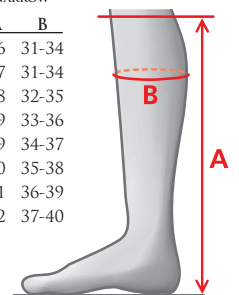

MEASUREMENTS – SOVEREIGN HIGH RIDER

REGULAR - REGULAR		REGULAR - NARROW		REGULAR - EXTRA NARROW		REGULAR - PLUS		REGULAR - WIDE		SHORT - REGULAR		SHORT - NARROW		SHORT - WIDE		TALL - REGULAR		TALL - NARROW											
SIZE A	B	SIZE A	B	SIZE A	B	SIZE A	B	SIZE A	B	SIZE A	B	SIZE A	B	SIZE A	B	SIZE A	B	SIZE A	B										
36	44	33-36	36	45	31-34	37	45	29,5-32,5	37	45	35,5-38,5	37	45	39-42	36	40	33-36	36	40	30-33	37	41	39-42	36	46	33-36	36	46	31-34
37	45	34-37	37	46	31-34	38	46	30,5-33,5	38	46	36,5-39,5	38	46	40-43	37	41	34-37	37	41	31-34	38	42	40-43	37	47	34-37	37	47	31-34
38	46	35-38	38	46	32-35	39	46	30,5-33,5	39	47	37,5-40,5	39	47	40-43	38	42	35-38	38	42	32-35	39	43	40-43	38	48	35-38	38	48	32-35
39	47	36-39	39	47	33-36	40	47	31,5-34,5	40	47	38,5-41,5	40	47	41-44	39	43	36-39	39	43	33-36	40	43	41-44	39	49	36-39	39	49	33-36
40	47	37-40	40	48	34-37	41	47	31,5-34,5	41	47	39,5-42,5	41	47	41-44	40	43	36-39	40	44	34-37	41	43	42-45	40	49	37-40	40	49	34-37
41	47	38-41	41	49	35-38	42	47	32,5-35,5	42	48	40,5-43,5	42	48	42-45	41	43	37-40	41	44	35-38				41	50	38-41	41	50	35-38
42	48	39-42	42	50	36-39													42	50	39-41	42	51	36-39				42	51	36-39
43	49	40-43																43	51	40-43	43	52	37-40