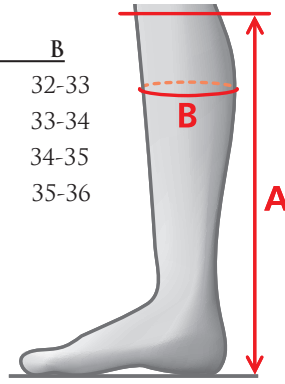

07285

MEASUREMENTS – RIVER LEGGING

SIZE	A*	B
S	43	34-36
S/W	43	38-40
M	45	35-37
M/W	45	39-41
L	47	36-38
L/W	47	40-42
M/L	48	34-36
L/L	50	35-37

* ACTUAL HEIGHT OF LEGGING IS 3 CM SHORTER.

07058

SIZE CHARTS - YOUTH

MEASUREMENTS – VEGANZA YOUNG

REGULAR - REGULAR

SIZE (CM)	UK	US	A	B
33/34	1/2	2/3	34	28-29
34/35	2/2.5	3/4	36	29-30
35/36	2.5/3.5	4/5	38	30-31
36/37	3.5/4	5/6	41	31-32
37/38	4/5	6/7	42	32-33
38/39	5/5.5	7/8	43	33-34
39/40	5.5/6.5	8/9	44	34-35

REGULAR - WIDE

SIZE (CM)	UK	US	A	B
36/37	3.5/4	5/6	41	32-33
37/38	4/5	6/7	42	33-34
38/39	5/5.5	7/8	43	34-35
39/40	5.5/6.5	8/9	44	35-36

**DOUBLE
SIZE**

02199 REG/REG 33/34-39/40
02208 REG/WIDE 36/37-39/40

MEASUREMENTS – VENICE YOUNG HIGH RIDER

**DOUBLE
SIZE**

REGULAR - REGULAR

SIZE	A	B
35/36	38	29-30
36/37	40	30-31
37/38	42	31-32
38/39	42	32-33
39/40	43	33-34
40/41	45	33-34
41/42	47	34-35

01426 35-41

MEASUREMENTS – SOFT RIDER LEGGINGS JR