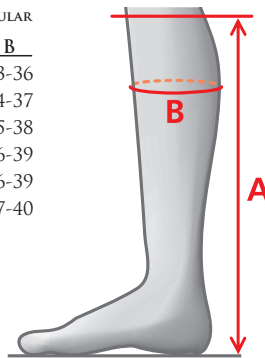

SIZE CHARTS - TALL BOOTS

MEASUREMENTS – ACTIVE WINTER HIGH

REGULAR - REGULAR			REGULAR - REGULAR			REGULAR - WIDE			REGULAR - WIDE			SHORT - REGULAR		
SIZE	A	B	SIZE	A	B	SIZE	A	B	SIZE	A	B	SIZE	A	B
36	42	33-36	MENS VERSION			37	44	41-44	37	45	42-45	37	39	35-38
37	44	35-38	42	47	37-40	38	45	42-45	42	47	42-45	37	41	36-39
38	45	36-39	43	47	38-41	39	46	42-45	43	47	43-46	38	42	37-40
39	46	37-40	44	47	39-42	40	46	43-46	44	47	44-47	39	43	37-40
40	46	38-41	45	48	40-43	41	46	43-46	45	48	45-48	40	43	38-41
41	46	39-42	46	48	41-44	42	47	44-47	46	48	46-49	41	43	39-42
42	47	40-43				43	47	44-47						
43	47	41-44												

- 01326 REGULAR/WIDE 37-42
- 01358 REGULAR/REGULAR 36-43
- 01359 SHORT/REGULAR 36-41
- 01427 REGULAR/REGULAR 42-46
- 01428 REGULAR/WIDE 42-46

MEASUREMENTS – AURORA TALL BOOT

REGULAR - REGULAR			REGULAR - NARROW			REGULAR - EXTRA NARROW			REGULAR - WIDE			SHORT - REGULAR		
SIZE	A	B	SIZE	A	B	SIZE	A	B	SIZE	A	B	SIZE	A	B
36	44	33-36	36	45	31-34	37	45	29,5-32,5	37	45	39-42	36	40	33-36
37	45	34-37	37	46	31-34	38	46	30,5-33,5	38	46	40-43	37	41	34-37
38	46	35-38	38	46	32-35	39	46	30,5-33,5	39	47	40-43	38	42	35-38
39	47	36-39	39	47	33-36	40	47	31,5-34,5	40	47	41-44	39	43	36-39
40	47	37-40	40	48	34-37	41	47	31,5-34,5	41	47	41-44	40	43	36-39
41	47	38-41	41	49	35-38	42	47	32,5-35,5	42	48	42-45	41	44	37-40
42	48	39-42	42	50	36-39									
43	49	40-43												

REGULAR - WIDE

SIZE (CM)	UK	US	A	B
36/37	3.5/4	5/6	41	32-33
37/38	4/5	6/7	42	33-34
38/39	5/5.5	7/8	43	34-35
39/40	5.5/6.5	8/9	44	35-36

**DOUBLE
SIZE**

02199 REG/REG 33/34-39/40
02208 REG/WIDE 36/37-39/40